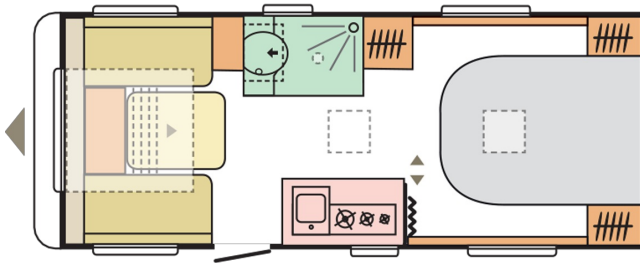

Technical data / Season 2019
Altea

DIMENSIONS AND WEIGHTS

Total length (including tow bar) (mm)	7634
Body length (mm)	6160
Internal length (mm)	5512
Total width (mm)	2299
Internal width (mm)	2170
Total height (mm)	2580
Internal height/headroom (mm)	1950
Awning dimensions (cm)	1009/569
Mass in running order (MIRO, kg)	1217
Maximum technical permissible laden mass (MTPLM) (kg)	1370/1500
Max loading weight (kg)	153 / 283
Technically possible weight increase (optional MTPLM, kg)	1500
Floor, wall and roof total thickness (mm)	40/24/28,8
Insulation, thickness (floor / side walls / roof) (mm)	29/20/25