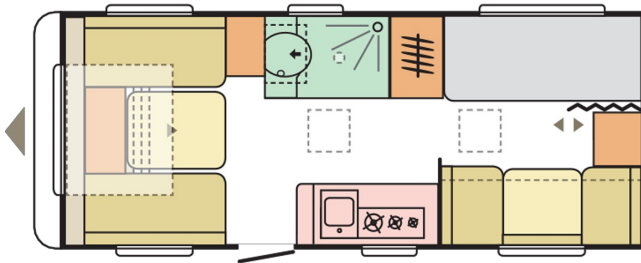

DIMENSIONS AND WEIGHTS

Total length (including tow bar) (mm)	7495
Body length (mm)	6020
Internal length (mm)	5372
Total width (mm)	2296
Internal width (mm)	2170
Total height (mm)	2580
Internal height/headroom (mm)	1950
Awning dimensions (cm)	995/555
Mass in running order (MIRO, kg)	1280
Maximum technical permissible laden mass (MTPLM) (kg)	1450/1500
Max loading weight (kg)	170 / 220
Technically possible weight increase (optional MTPLM, kg)	1500
Floor, wall and roof total thickness (mm)	40/24/28,8
Insulation, thickness (floor / side walls / roof) (mm)	29/20/25