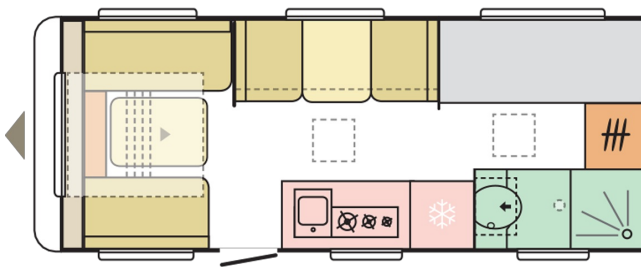

INTERIOR EQUIPMENT

Berths	4
Bunk bed size (cm)	-
Bed size front (cm)	212 x 140

Bed size middle (cm)	-
Bed size rear (cm)	194x140
Adjustable liftable head rests on fixed beds	-
Furniture woodgrain and contrasting mouldings	NOCE COGNAC
Unique designed soft furnishing	MT02J2 SILVERSTONE
Cushions Dream harmony	X
4 x scatter cushions	X
Luxury breathable foam cushions and mattress	-
Table with wooden profile and telescopic leg	-

BATHROOM EQUIPMENT

New ERGO bathroom design	A
WC chemical, fixed, ventiated non electric	C402C
New ERGO large full end bathroom design	X
Shower tray	X
Shower curtain	X
Shower faucet	X

WATER INSTALLATIONS

DIMENSIONS AND WEIGHTS

Total length (including tow bar) (mm)	7610
Body length (mm)	6160
Internal length (mm)	5372
Total width (mm)	2296
Internal width (mm)	2170
Total height (mm)	2580
Internal height/headroom (mm)	1950
Awning dimensions (cm)	1009/569
Mass in running order (MIRO, kg)	1299
Maximum technical permissible laden mass (MTPLM) (kg)	1450/1500
Max loading weight (kg)	151 / 201
Technically possible weight increase (optional MTPLM, kg)	1500
Floor, wall and roof total thickness (mm)	40/24/28,8
Insulation, thickness (floor / side walls / roof) (mm)	29/20/25