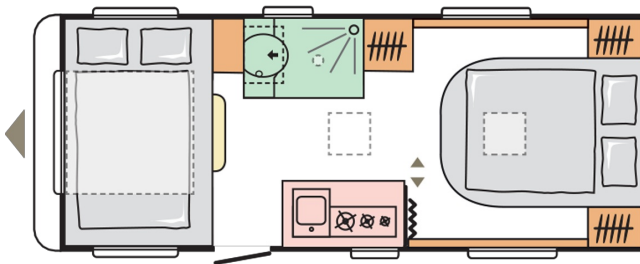

Technical data / Season 2019
Altea

DIMENSIONS AND WEIGHTS

Total length (including tow bar) (mm)	7634
Body length (mm)	6160
Internal length (mm)	5512
Total width (mm)	2299
Internal width (mm)	2170
Total height (mm)	2580
Internal height/headroom (mm)	1950
Awning dimensions (cm)	1009/569
Mass in running order (MIRO, kg)	1217
Maximum technical permissible laden mass (MTPLM) (kg)	1370/1500
Max loading weight (kg)	153 / 283
Technically possible weight increase (optional MTPLM, kg)	1500
Floor, wall and roof total thickness (mm)	40/24/28,8
Insulation, thickness (floor / side walls / roof) (mm)	29/20/25