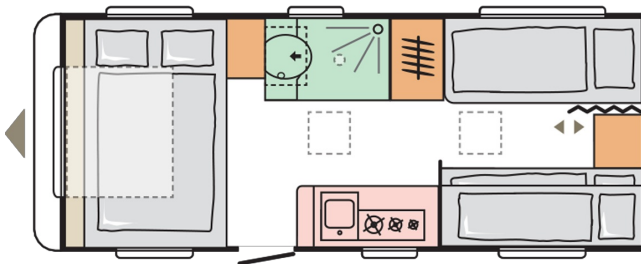

DIMENSIONS AND WEIGHTS

Total length (including tow bar) (mm)	7495
Body length (mm)	6020
Internal length (mm)	5372
Total width (mm)	2296
Internal width (mm)	2170
Total height (mm)	2580
Internal height/headroom (mm)	1950
Awning dimensions (cm)	995/555
Mass in running order (MIRO, kg)	1280
Maximum technical permissible laden mass (MTPLM) (kg)	1450/1500
Max loading weight (kg)	170 / 220
Technically possible weight increase (optional MTPLM, kg)	1500
Floor, wall and roof total thickness (mm)	40/24/28,8
Insulation, thickness (floor / side walls / roof) (mm)	29/20/25