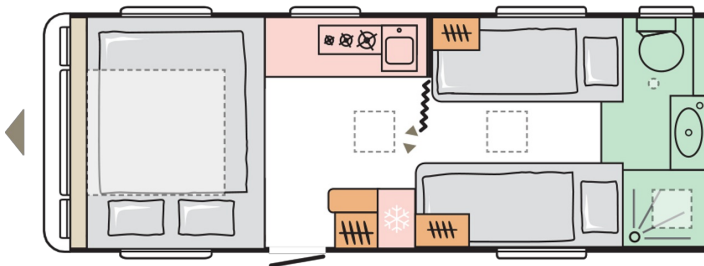

INTERIOR EQUIPMENT

Berths	4
Bunk bed size (cm)	-
Bed size front (cm)	226x173-162
Bed size rear (cm)	190x152
Foldable bunk bed above the parents bed	-
Adjustable liftable head rests on fixed beds	X

Bed with slatted frame and sprung mattress	X
Kitchen window lining	X
Headrest at sitting group	X
Furniture woodgrain and contrasting mouldings	Cherry Select
Unique designed soft furnishing	MT02E7 POMMERY
Unique designed soft furnishing	MT02D5 LEATHER FUMO
Cushions Grey planet	X
4 x scatter cushions	X
Blanket	X
Loose fit carpets	X
Removable free standing fullsize dining table with storage	X
KITCHEN EQUIPMENT	
3-flame gas cooker with electric ignition, glass cover and stainless steel sink	X
Kitchen tap (cold and hot water)	X
Sink cover/chopping board	X
Drainer	X
Extractor fan	X
Large Refrigerator	140 L
Spinflo Midi Prima MK3, separate oven and grill	X
Microwave oven preinstallation	X
Microwave oven	X
BATHROOM EQUIPMENT	
New ERGO bathroom design	B
WC chemical, fixed, ventiated non electric	X
New ERGO large full end bathroom design	X
Shower tray	X
Separate shower cabin / solid shower door	X
Shower faucet	X
WATER INSTALLATIONS	
Boiler Truma Therme 5l	-
Fresh water tank with external inlet (L)	50 L

DIMENSIONS AND WEIGHTS

Total length (including tow bar) (mm)	8246
Body length (mm)	6761
Internal length (mm)	6142
Total width (mm)	2460
Internal width (mm)	2310
Total height (mm)	2750
Internal height/headroom (mm)	1950
Awning dimensions (cm)	1078/633
Mass in running order (MIRO, kg)	1766
Maximum technical permissible laden mass (MTPLM) (kg)	1900/2000
Max loading weight (kg)	134 / 234
Technically possible weight increase (optional MTPLM, kg)	2000
Floor, wall and roof total thickness (mm)	47/33/32,8
Insulation, thickness (floor / side walls / roof) (mm)	38/29/29