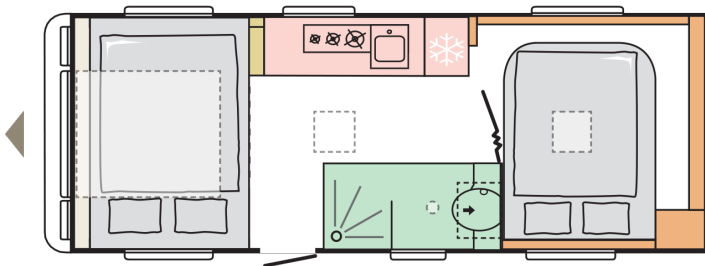

Technical data / Season 2019
Alpina

DIMENSIONS AND WEIGHTS

Total length (including tow bar) (mm)	8246
Body length (mm)	6761
Internal length (mm)	6142
Total width (mm)	2460
Internal width (mm)	2310
Total height (mm)	2750
Internal height/headroom (mm)	1950
Awning dimensions (cm)	1078/633
Mass in running order (MIRO, kg)	1722
Maximum technical permissible laden mass (MTPLM) (kg)	1900/2000
Max loading weight (kg)	178 / 278
Technically possible weight increase (optional MTPLM, kg)	2000
Floor, wall and roof total thickness (mm)	47/33/32,8
Insulation, thickness (floor / side walls / roof) (mm)	38/29/29

INTERIOR EQUIPMENT

Berths	4
Bunk bed size (cm)	-
Bed size front (cm)	226x173-162
Bed size rear (cm)	190x152
Foldable bunk bed above the parents bed	-
Adjustable liftable head rests on fixed beds	X

Bed with slatted frame and sprung mattress	X
Kitchen window lining	X
Headrest at sitting group	X
Furniture woodgrain and contrasting mouldings	Cherry Select
Unique designed soft furnishing	MT02E7 POMMERY
Unique designed soft furnishing	MT02D5 LEATHER FUMO
Cushions Grey planet	X
4 x scatter cushions	X
Blanket	X
Loose fit carpets	X
Removable free standing fullsize dining table with storage	X
KITCHEN EQUIPMENT	
3-flame gas cooker with electric ignition, glass cover and stainless steel sink	X
Kitchen tap (cold and hot water)	X
Sink cover/chopping board	X
Drainer	X
Extractor fan	X
Large Refrigerator	140 L
Spinflo Midi Prima MK3, separate oven and grill	X
Microwave oven preinstallation	X
Microwave oven	X
BATHROOM EQUIPMENT	
New ERGO bathroom design	B
WC chemical, fixed, ventiated non electric	X
New ERGO large full end bathroom design	X
Shower tray	X
Separate shower cabin / solid shower door	X
Shower faucet	X
WATER INSTALLATIONS	
Boiler Truma Therme 5l	-
Fresh water tank with external inlet (L)	50 L