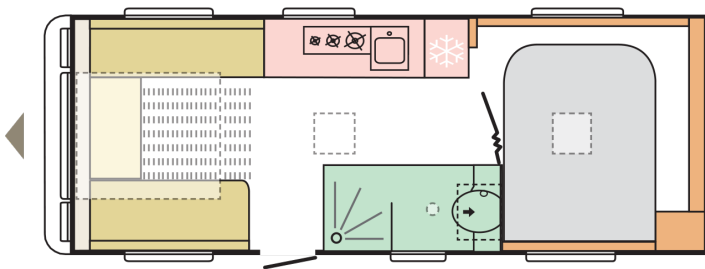

Technical data / Season 2019
Alpina

DIMENSIONS AND WEIGHTS

Total length (including tow bar) (mm)	8246
Body length (mm)	6761
Internal length (mm)	6142
Total width (mm)	2460
Internal width (mm)	2310
Total height (mm)	2750
Internal height/headroom (mm)	1950
Awning dimensions (cm)	1078/633
Mass in running order (MIRO, kg)	1722
Maximum technical permissible laden mass (MTPLM) (kg)	1900/2000
Max loading weight (kg)	178 / 278
Technically possible weight increase (optional MTPLM, kg)	2000
Floor, wall and roof total thickness (mm)	47/33/32,8
Insulation, thickness (floor / side walls / roof) (mm)	38/29/29