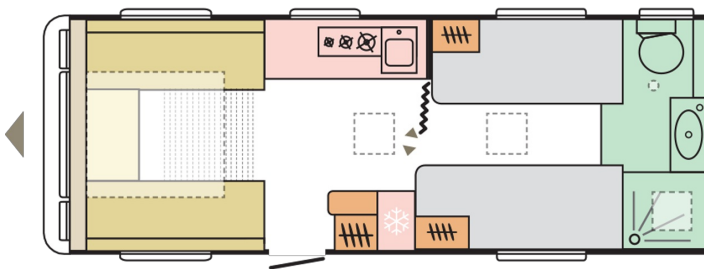

INTERIOR EQUIPMENT

Berths	4
Bunk bed size (cm)	-
Bed size front (cm)	226x173-162
Bed size rear (cm)	190x152
Foldable bunk bed above the parents bed	-
Adjustable liftable head rests on fixed beds	X

Bed with slatted frame and sprung mattress	X
Kitchen window lining	X
Headrest at sitting group	X
Furniture woodgrain and contrasting mouldings	Cherry Select
Unique designed soft furnishing	MT02E7 POMMERY
Unique designed soft furnishing	MT02D5 LEATHER FUMO
Cushions Grey planet	X
4 x scatter cushions	X
Blanket	X
Loose fit carpets	X
Removable free standing fullsize dining table with storage	X
KITCHEN EQUIPMENT	
3-flame gas cooker with electric ignition, glass cover and stainless steel sink	X
Kitchen tap (cold and hot water)	X
Sink cover/chopping board	X
Drainer	X
Extractor fan	X
Large Refrigerator	140 L
Spinflo Midi Prima MK3, separate oven and grill	X
Microwave oven preinstallation	X
Microwave oven	X
BATHROOM EQUIPMENT	
New ERGO bathroom design	B
WC chemical, fixed, ventiated non electric	X
New ERGO large full end bathroom design	X
Shower tray	X
Separate shower cabin / solid shower door	X
Shower faucet	X
WATER INSTALLATIONS	
Boiler Truma Therme 5l	-
Fresh water tank with external inlet (L)	50 L

DIMENSIONS AND WEIGHTS

Total length (including tow bar) (mm)	8246
Body length (mm)	6761
Internal length (mm)	6142
Total width (mm)	2460
Internal width (mm)	2310
Total height (mm)	2750
Internal height/headroom (mm)	1950
Awning dimensions (cm)	1078/633
Mass in running order (MIRO, kg)	1766
Maximum technical permissible laden mass (MTPLM) (kg)	1900/2000
Max loading weight (kg)	134 / 234
Technically possible weight increase (optional MTPLM, kg)	2000
Floor, wall and roof total thickness (mm)	47/33/32,8
Insulation, thickness (floor / side walls / roof) (mm)	38/29/29